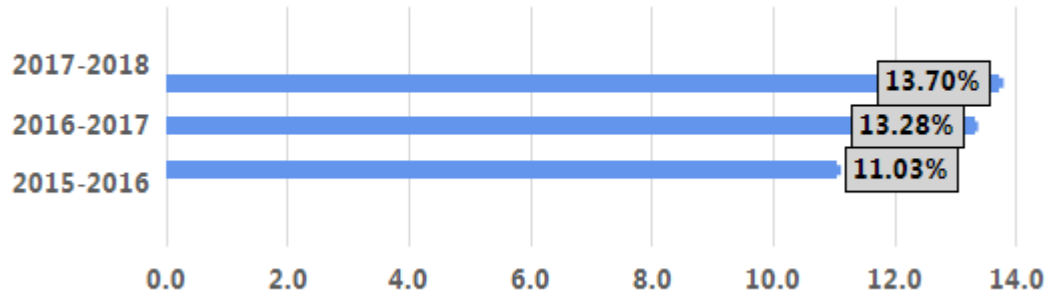

Transfer-Out Rate of Full-Time Undergrads (CENSUS)

Transfer-Out Rates

Total Individuals Displayed is 102 as of 1/2/2020 11:57:01 AM

Transfer-Out Calculation:

- Fall Cohort - Unduplicated Fall FTIAC cohort number (removing any who have graduated)
- Non-Returning - From the Fall Cohort, count those who didn't return the following Fall AND transferred to other schools within the next six years.
- Transfer-Out Rate = Non-Returning / Fall Cohort

Provided by Houghton College Office of Inst. Effectiveness. Contact us at OIE@houghton.edu. Visit us at [Office of Institutional Effectiveness](#).

Transfer-Out Rate of Full-Time Undergrads (CENSUS)

Acad Year	Cohort Count	Transfer-Out Count	Transfer-Out Rate
2017-2018	270	37	13.70%
2016-2017	271	36	13.28%
2015-2016	263	29	11.03%