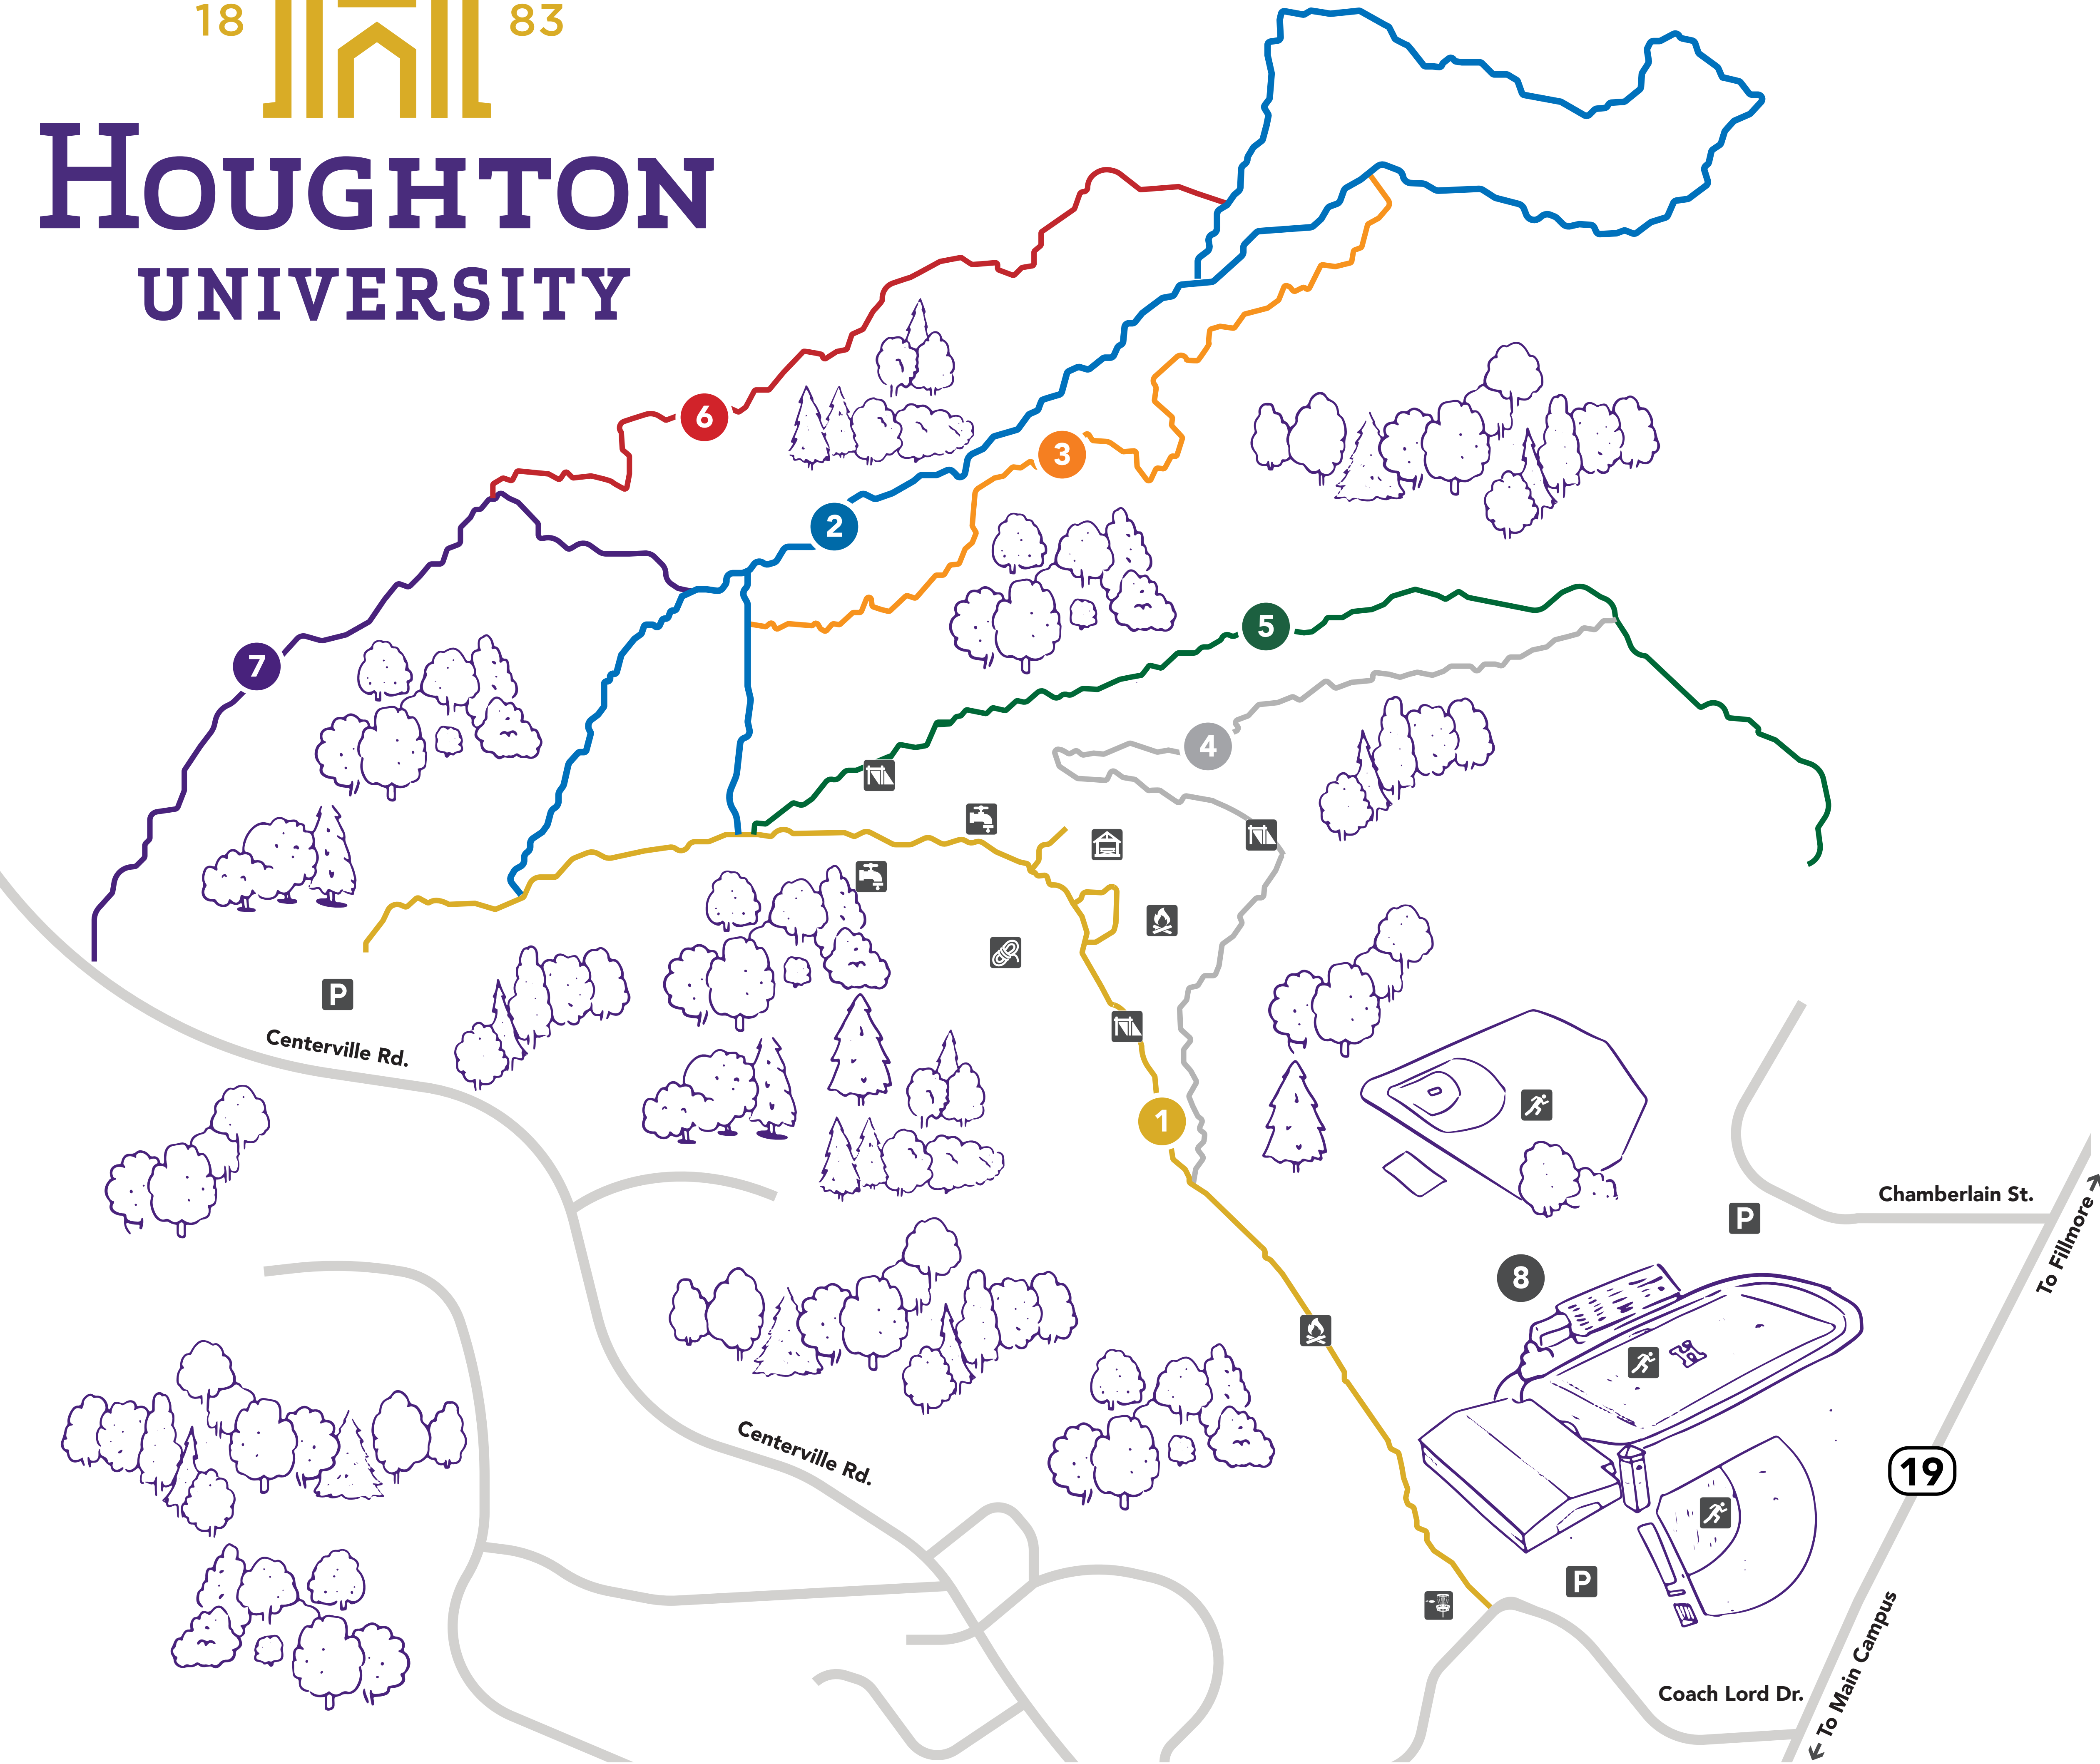

HOUGHTON UNIVERSITY

Map Key

- ATHLETICS/RECREATION
- DISC GOLF
- FIRE PIT AND CAMPING LOCATIONS
- LEAN-TO
- PARKING
- PAVILION / PICNIC TABLES
- POTABLE WATER SPIGOT
- ROPES COURSE

Hiking Trails

- 1 SKI HILL/ROPES COURSE TRAIL (0.66MI)
- 2 OVERLOOK TRAIL (1.06 MI)
- 3 OLD OAK TRAIL (0.46 MI)
- 4 CONNECTOR TRAIL (0.55 MI)
- 5 DEVIL'S BACK TRAIL (0.59 MI)
- 6 RUNION'S TRAIL (0.40 MI)
- 7 MABEL'S TRAIL (0.40 MI)
- 8 KERR-PEGULA ATHLETIC COMPLEX

Disc Golf Course

Geocaching Location

(N 42° 26.102; W 078° 09.226)
 (N 42° 25.532; W 078° 09.542)
 (N 42° 25.272; W 078° 09.016)