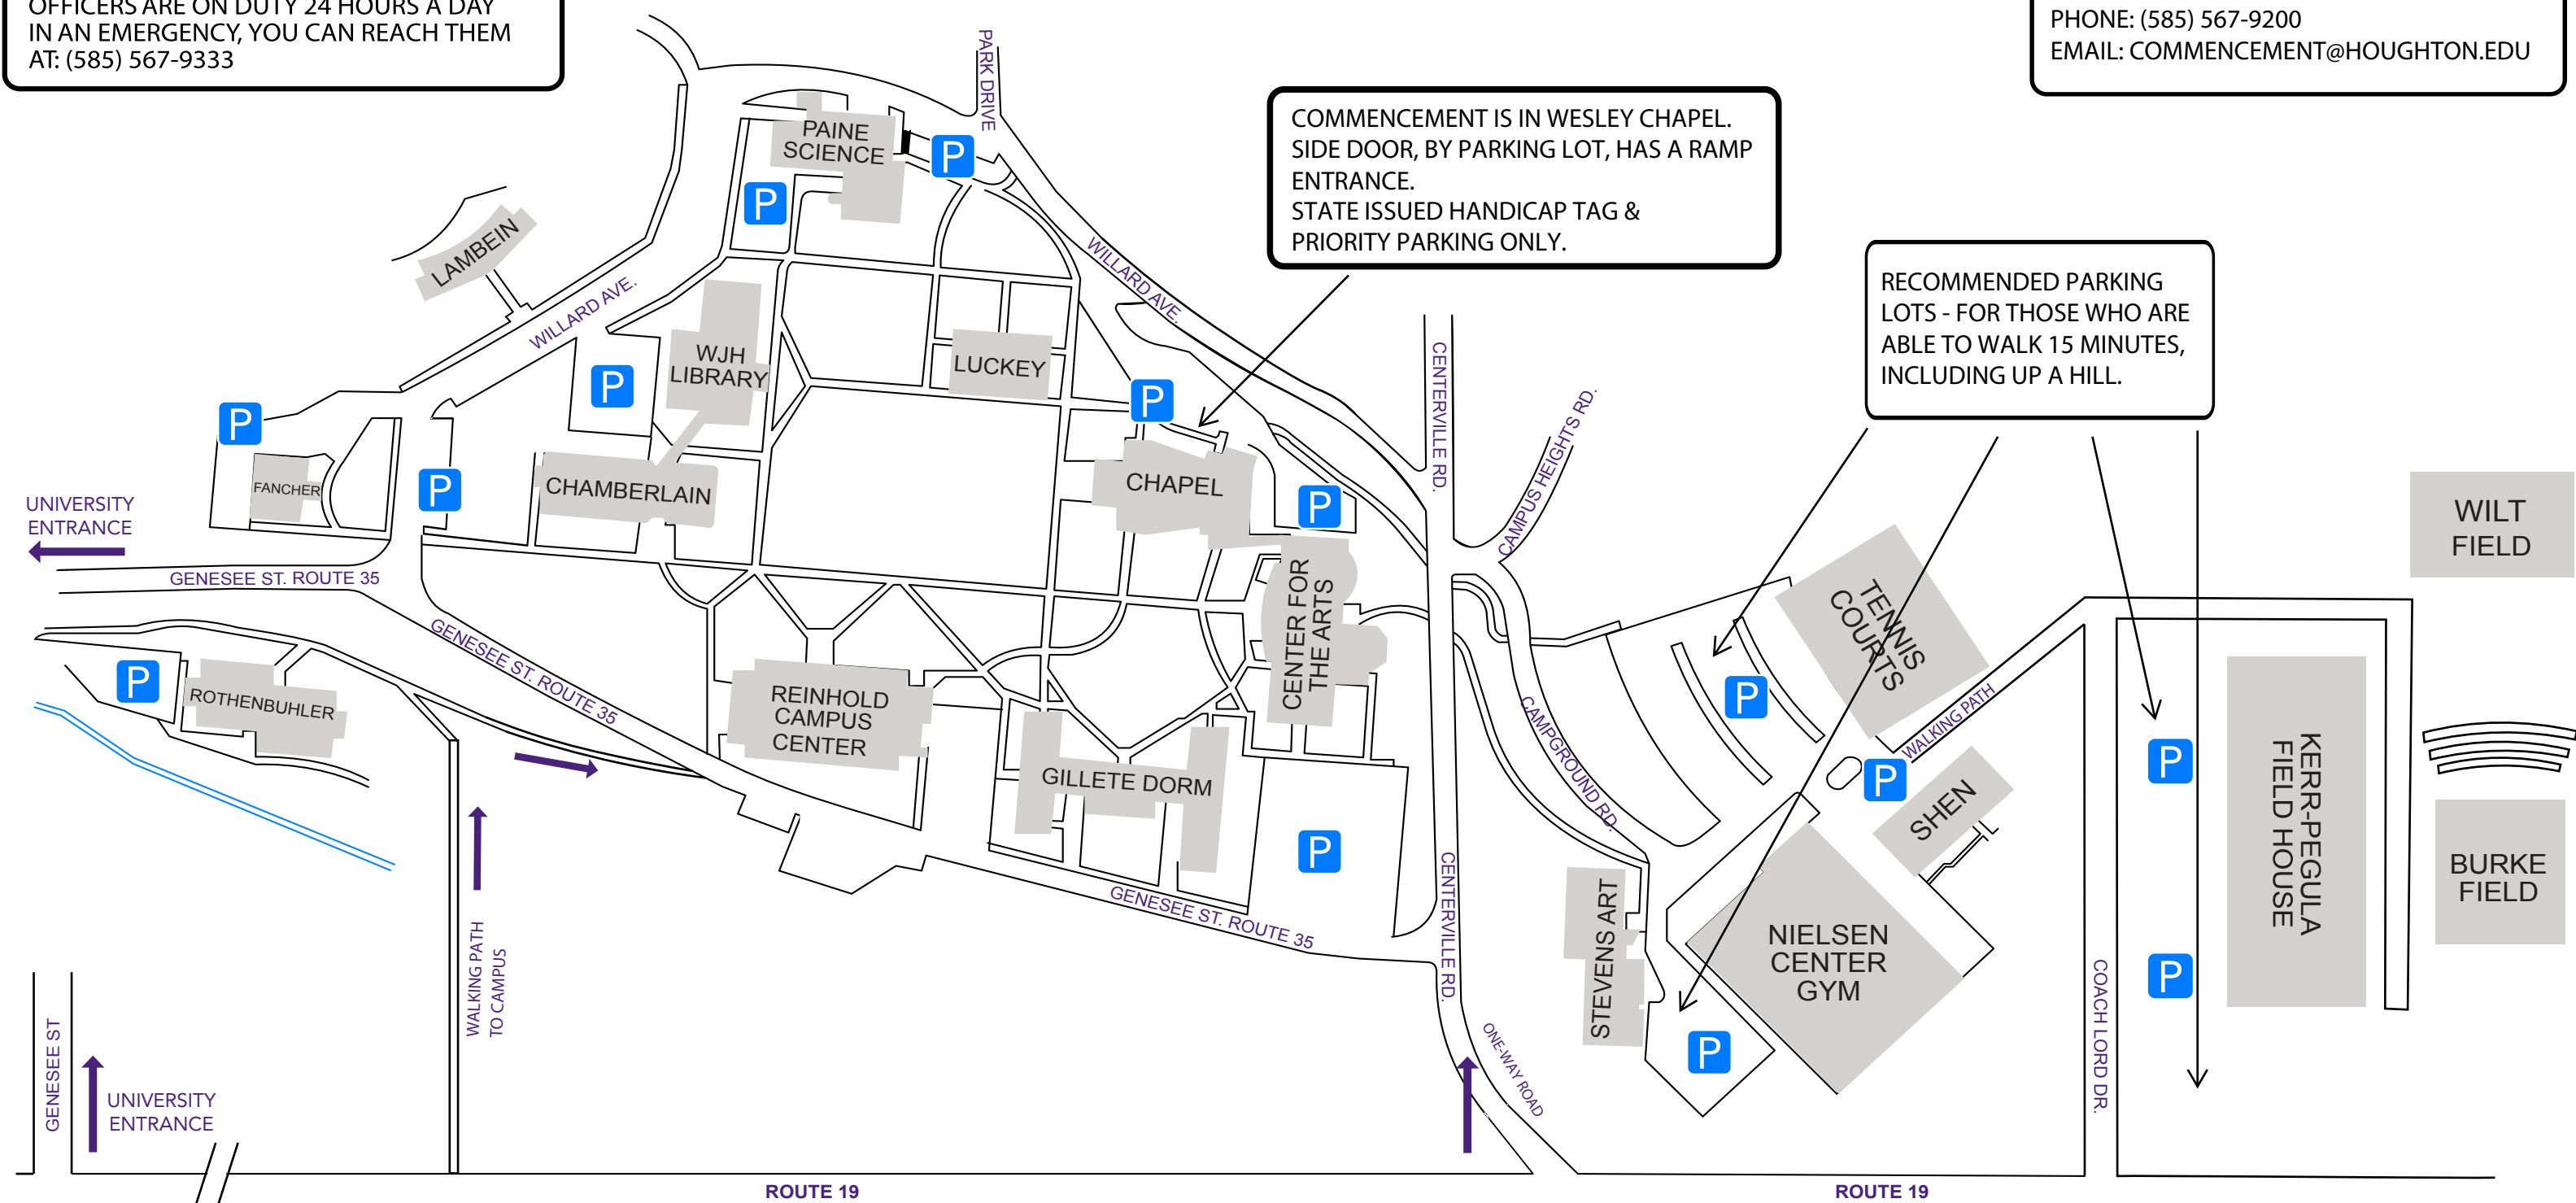

COMMENCEMENT IS IN WESLEY CHAPEL.
SIDE DOOR, BY PARKING LOT, HAS A RAMP ENTRANCE.
STATE ISSUED HANDICAP TAG & PRIORITY PARKING ONLY.

RECOMMENDED PARKING LOTS - FOR THOSE WHO ARE ABLE TO WALK 15 MINUTES, INCLUDING UP A HILL.

P FIREHALL PARKING LOT- RECOMMENDED PARKING LOT - FOR THOSE WHO ARE ABLE TO WALK 15 MINUTES, INCLUDING UP A HILL.

← INTERSTATE 86/17 (SOUTH)

→ FILLMORE (NORTH)

UNIVERSITY ENTRANCE

UNIVERSITY ENTRANCE

WALKING PATH TO CAMPUS

RECOMMENDED PARKING LOTS - FOR THOSE WHO ARE ABLE TO WALK 15 MINUTES, INCLUDING UP A HILL.

COMMENCEMENT IS IN WESLEY CHAPEL. SIDE DOOR, BY PARKING LOT, HAS A RAMP ENTRANCE. STATE ISSUED HANDICAP TAG & PRIORITY PARKING ONLY.

P FIREHALL PARKING LOT- RECOMMENDED PARKING LOT - FOR THOSE WHO ARE ABLE TO WALK 15 MINUTES, INCLUDING UP A HILL.